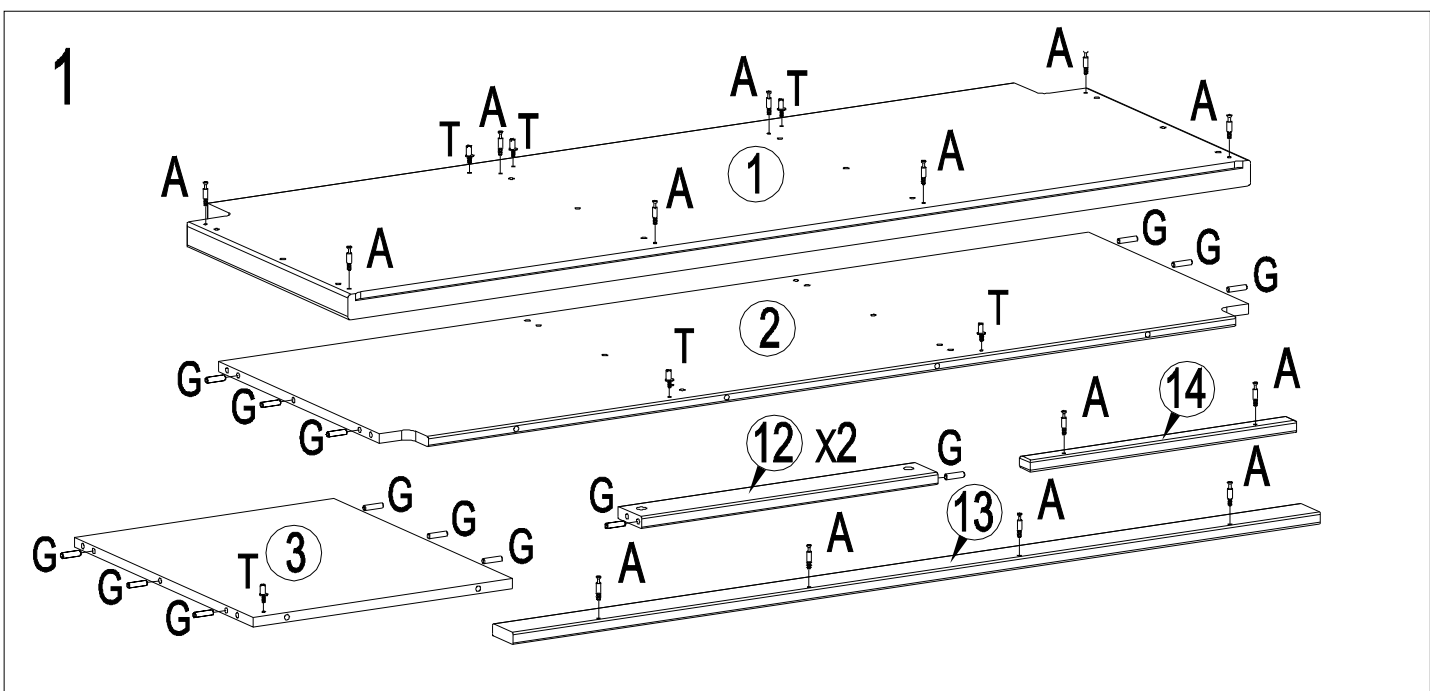

NOTICE DE MONTAGE

Armoire

3 portes 3 tiroirs

FJORD

Ref: RJFJ ARM 33

Ax40 	Bx40 	Cx6 	C1x6 	Dx3 	D1x3 	Fx4 	Gx62
Hx20 	Jx100 	Kx2 	K1x1 	Lx6 	Mx6 	Nx64 	
Px5 	Qx3 	Rx3 	Sx3 	Tx6 	Ux2 	Vx3 	
V1x3 	Wx3 				Xx1 	Yx4 	
Zx5 	Z1x1 						