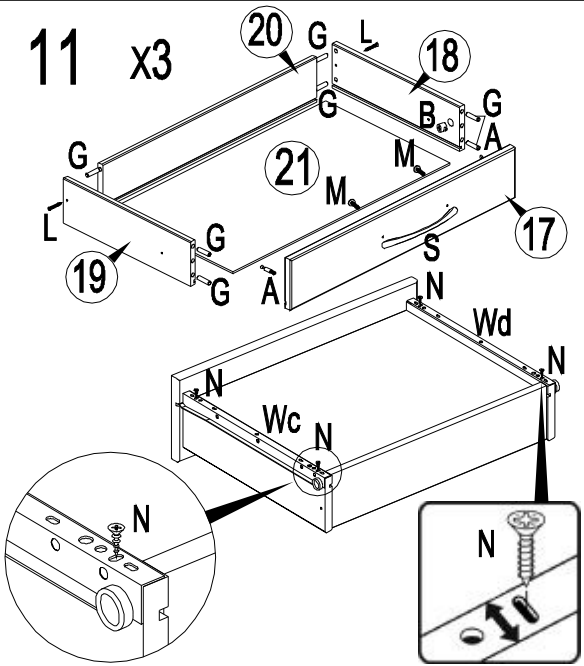

NOTICE DE MONTAGE

Armoire

3 portes 3 tiroirs

FJORD

Ref: RJFJ ARM 33

Ax40 	Bx40 	Cx6 	C1x6 	Dx3 	D1x3 	Fx4 	Gx62
Hx20 	Jx100 	Kx2 	K1x1 	Lx6 	Mx6 	Nx64 	
Px5 	Qx3 	Rx3 	Sx3 	Tx6 	Ux2 	Vx3 	
V1x3 	Wx3 				Xx1 	Yx4 	
Zx5 	Z1x1 						

3

4

5

6

7

8

9

10

11 x3

12