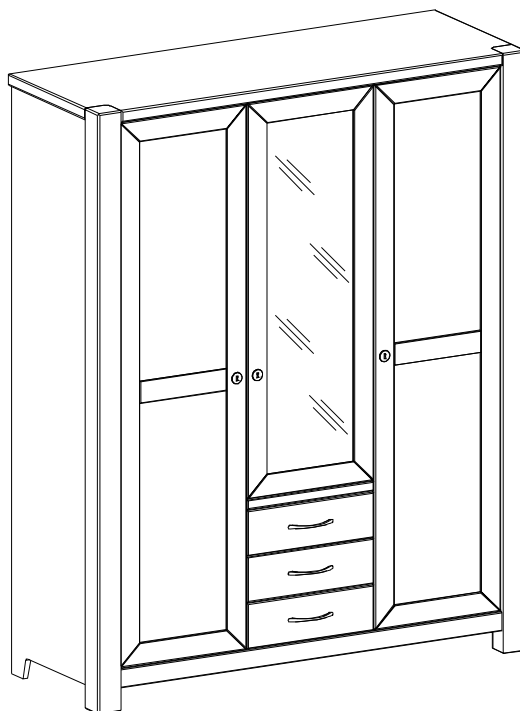

NOTICE DE MONTAGE

Armoire

3 portes 3 tiroirs

FJORD

Ref: RJFJ ARM 33

Ax40 	Bx40 	Cx6 	C1x6 	Dx3 	D1x3 	Fx4 	Gx62
Hx20 	Jx100 	Kx2 	K1x1 	Lx6 	Mx6 	Nx64 	
Px5 	Qx3 	Rx3 	Sx3 	Tx6 	Ux2 	Vx3 	
V1x3 	Wx3 				Xx1 	Yx4 	
Zx5 	Z1x1 						