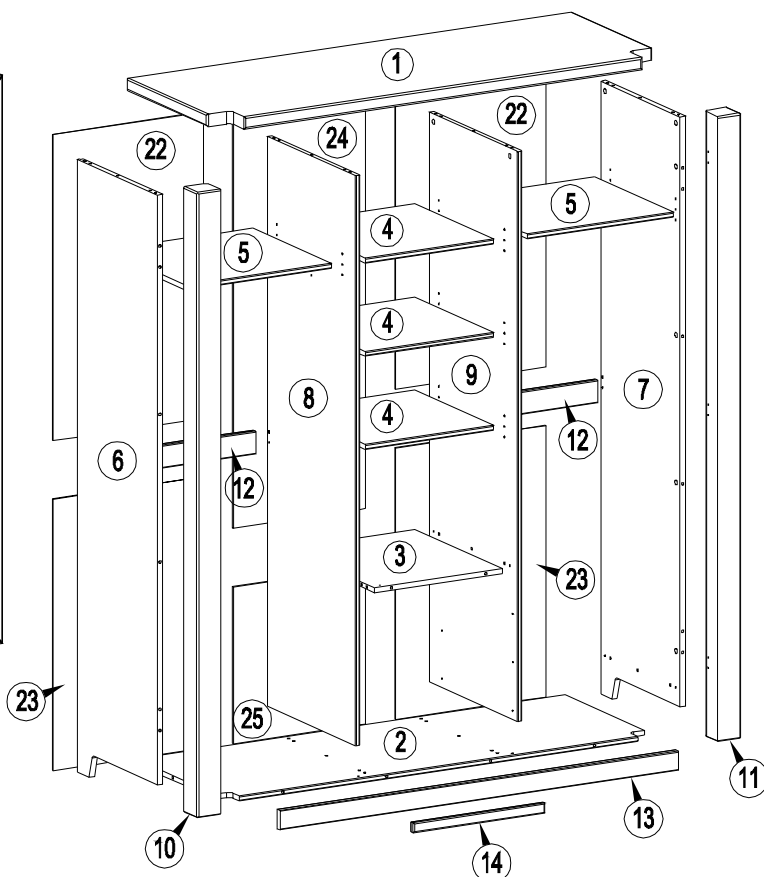

NOTICE DE MONTAGE

Armoire

3 portes 3 tiroirs

FJORD

Ref: RJFJ ARM 33

Ax40 	Bx40 	Cx6 	C1x6 	Dx3 	D1x3 	Fx4 	Gx62
Hx20 	Jx100 	Kx2 	K1x1 	Lx6 	Mx6 	Nx64 	
Px5 	Qx3 	Rx3 	Sx3 	Tx6 	Ux2 	Vx3 	
V1x3 	Wx3 				Xx1 	Yx4 	
Zx5 	Z1x1 						

3

4

5

6

7

8

9

10

11 x3

12