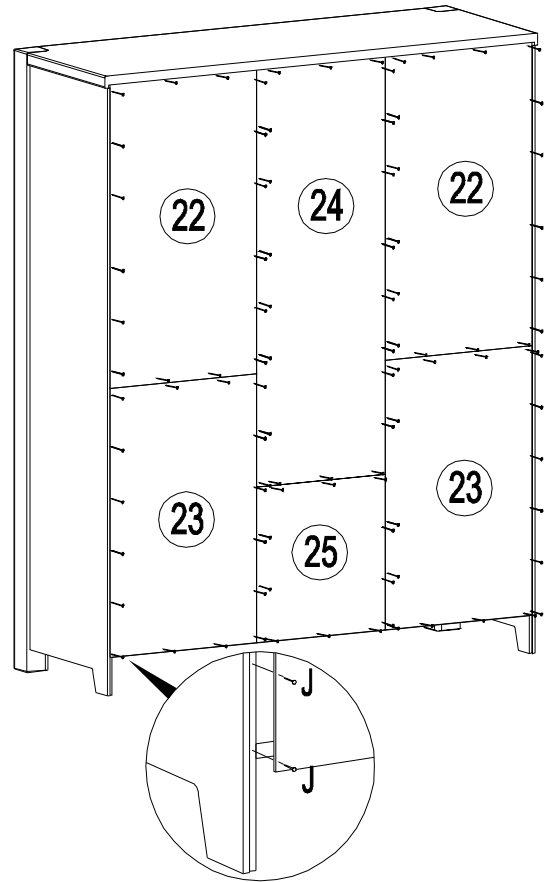

NOTICE DE MONTAGE

Armoire

3 portes 3 tiroirs

FJORD

Ref: RJFJ ARM 33

Ax40 	Bx40 	Cx6 	C1x6 	Dx3 	D1x3 	Fx4 	Gx62
Hx20 	Jx100 	Kx2 	K1x1 	Lx6 	Mx6 	Nx64 	
Px5 	Qx3 	Rx3 	Sx3 	Tx6 	Ux2 	Vx3 	
V1x3 	Wx3 				Xx1 	Yx4 	
Zx5 	Z1x1 						

3

4

5

6

7

8

9

10

11 x3

12