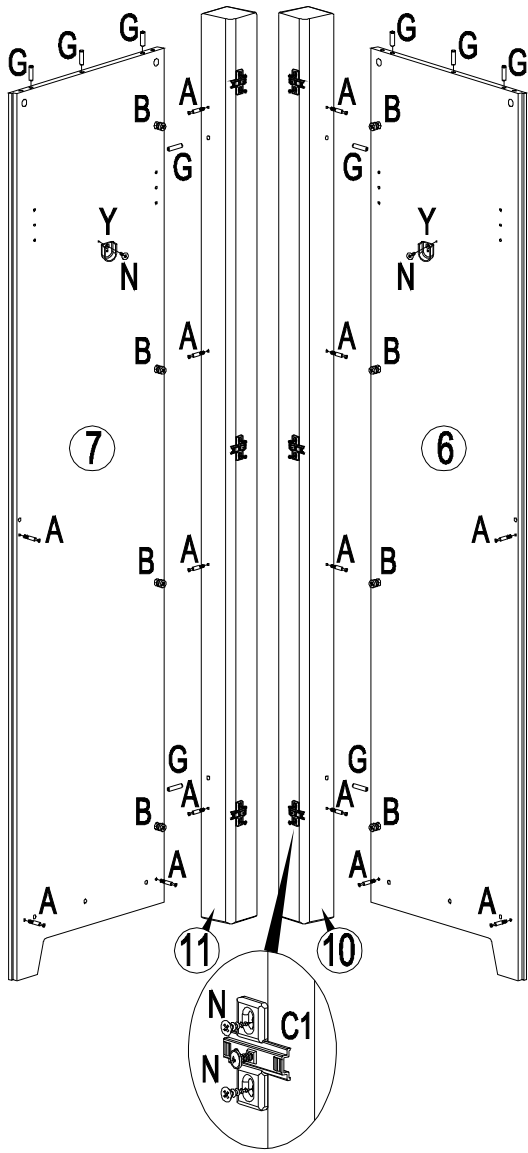

NOTICE DE MONTAGE

Armoire

3 portes 3 tiroirs

FJORD

Ref: RJFJ ARM 33

Ax40 	Bx40 	Cx6 	C1x6 	Dx3 	D1x3 	Fx4 	Gx62
Hx20 	Jx100 	Kx2 	K1x1 	Lx6 	Mx6 	Nx64 	
Px5 	Qx3 	Rx3 	Sx3 	Tx6 	Ux2 	Vx3 	
V1x3 	Wx3 				Xx1 	Yx4 	
Zx5 	Z1x1 						

3

4

5

6

7

8

9

10

11 x3

12